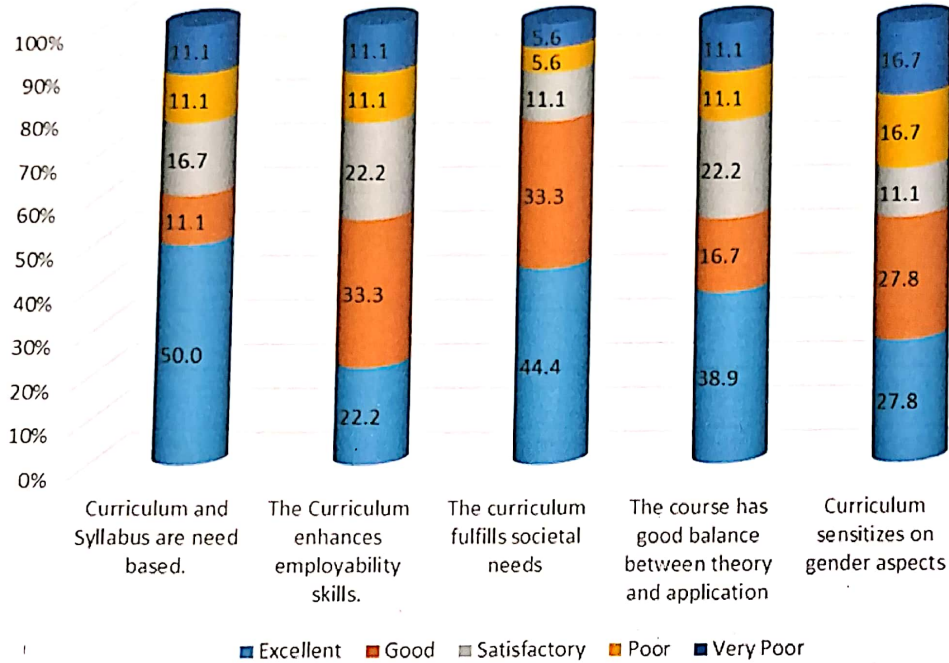

C. M. College (Arts & Commerce), Darbhanga

(A Constituent Unit of L.N. Mithila University, Darbhanga (Bihar)
NAAC Accredited: B, (CGPA: 2.84)
ESTD: -1938

Teachers' feedback report-2021-22

For, *[Signature]*
C. M. College, Darbhanga