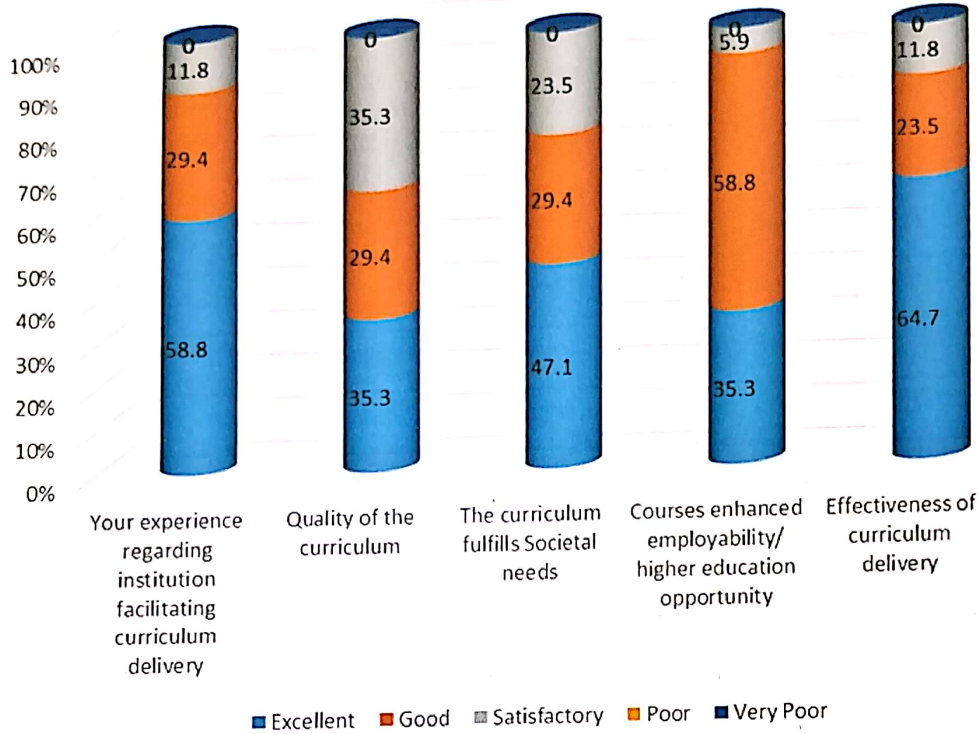

C. M. College (Arts & Commerce), Darbhanga

(A Constituent Unit of L.N. Mithila University, Darbhanga (Bihar)
NAAC Accredited: B, (CGPA: 2.84)
ESTD: -1938

Alumni feedback report-2021-22

For, *[Signature]*
Principal
C. M. College, Darbhanga.