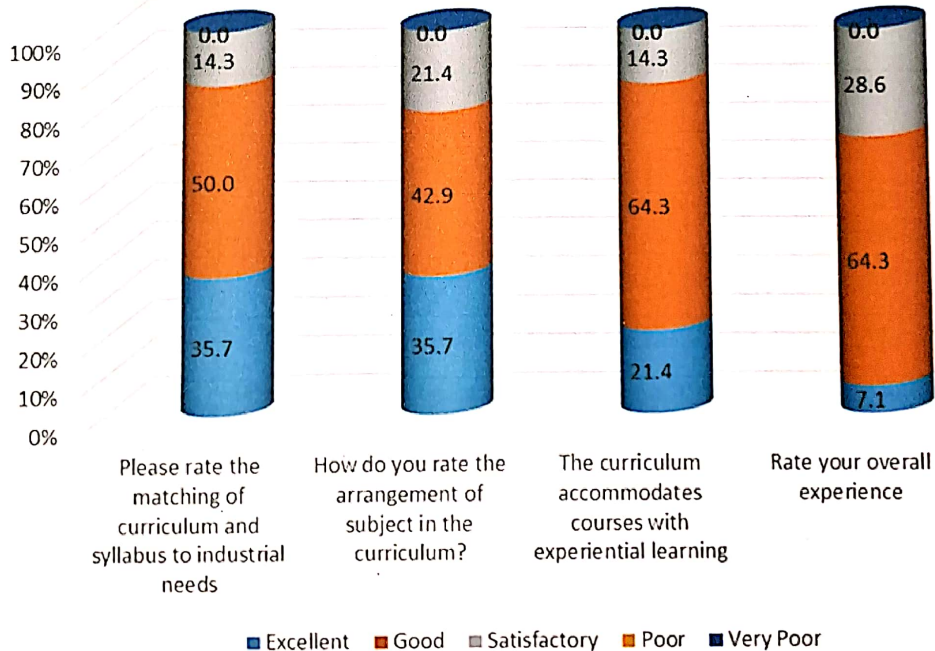

C. M. College (Arts & Commerce), Darbhanga

(A Constituent Unit of L.N. Mithila University, Darbhanga (Bihar)
NAAC Accredited: B, (CGPA: 2.84)
ESTD: -1938

Employer feedback report-2021-22

For, Principal
C. M. College, Darbhanga