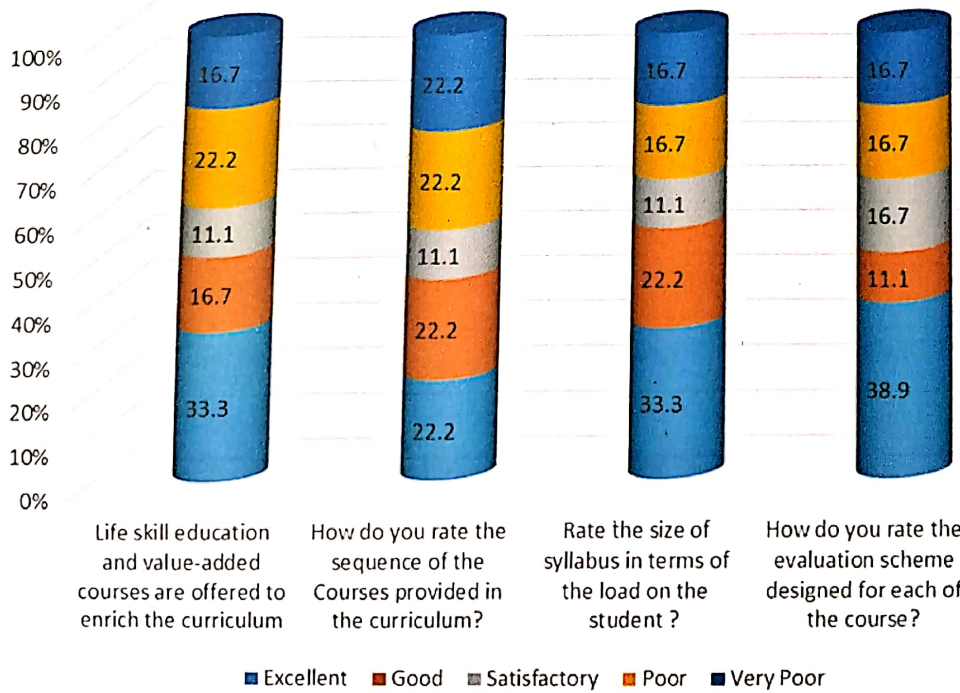

C. M. College (Arts & Commerce), Darbhanga

(A Constituent Unit of L.N. Mithila University, Darbhanga (Bihar)
NAAC Accredited: B, (CGPA: 2.84)
ESTD: -1938

Teachers' feedback report-2021-22

For, *[Signature]*
C. M. College, Darbhanga