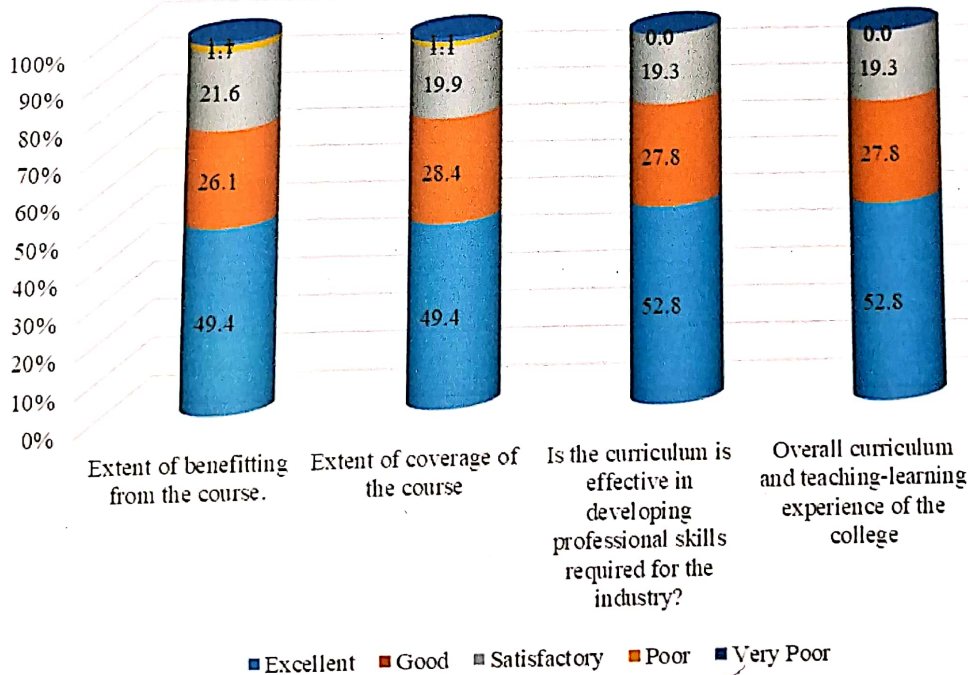

C. M. College (Arts & Commerce), Darbhanga

(A Constituent Unit of L.N. Mithila University, Darbhanga (Bihar))

NAAC Accredited: B, (CGPA: 2.84)

ESTD: -1938

Students' feedback report-2021-22

For, Principal
C. M. College, Darbhanga