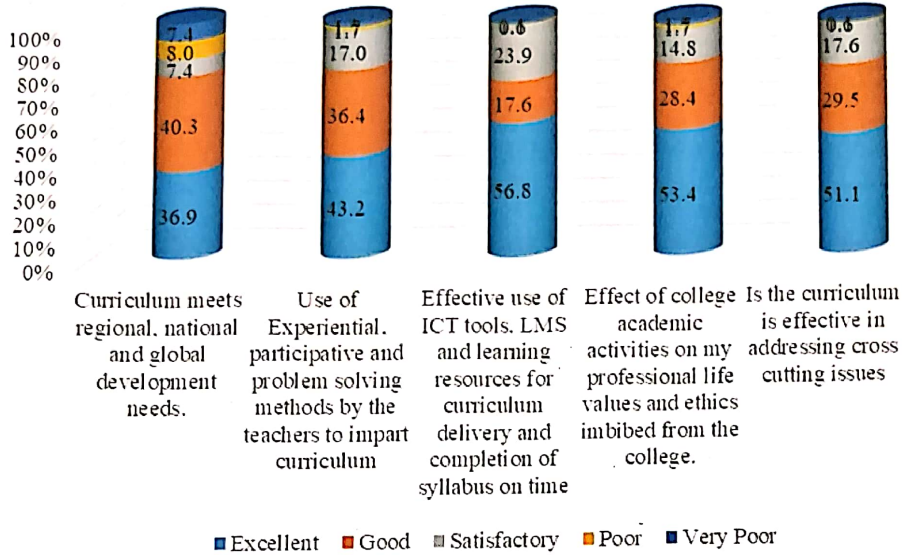

C. M. College (Arts & Commerce), Darbhanga

(A Constituent Unit of L.N. Mithila University, Darbhanga (Bihar))

NAAC Accredited: B, (CGPA: 2.84)

ESTD: -1938

Students' feedback report-2021-22

For, Principal
C. M. College, Darbhanga