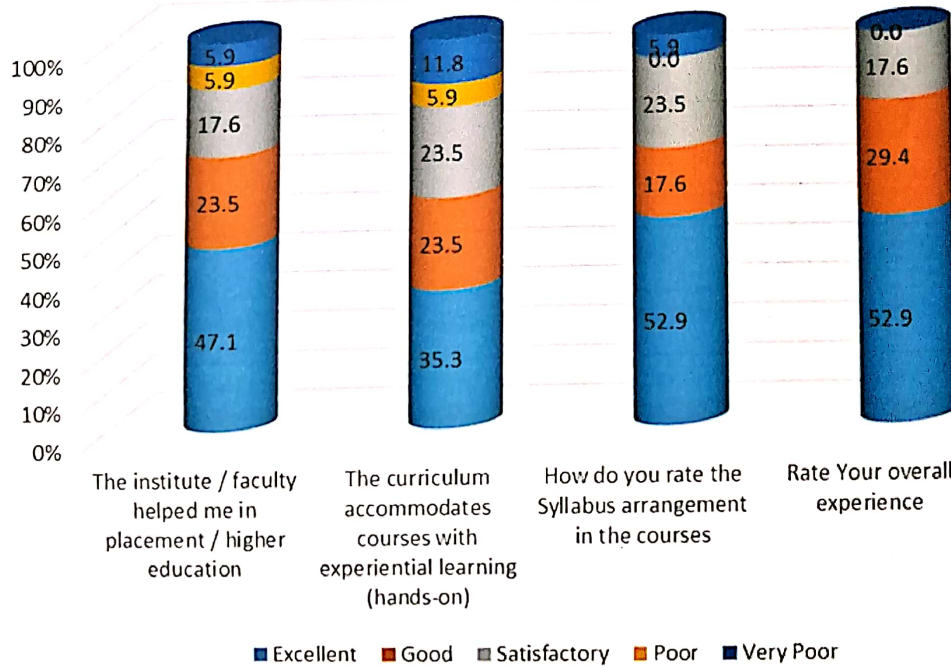

C. M. College (Arts & Commerce), Darbhanga

(A Constituent Unit of L.N. Mithila University, Darbhanga (Bihar)
NAAC Accredited: B, (CGPA: 2.84)
ESTD: -1938

Alumni feedback report-2021-22

For, *[Signature]*
Principal
C. M. College, Darbhanga.