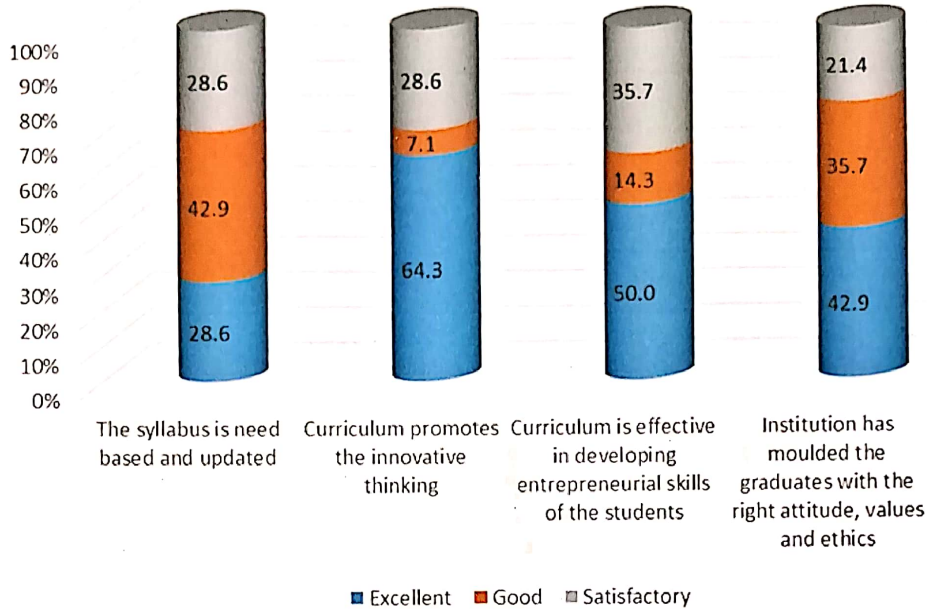

C. M. College (Arts & Commerce), Darbhanga

(A Constituent Unit of L.N. Mithila University, Darbhanga (Bihar)
NAAC Accredited: B, (CGPA: 2.84)
ESTD: -1938

Employer feedback report-2021-22

For, Principal
C. M. College, Darbhanga